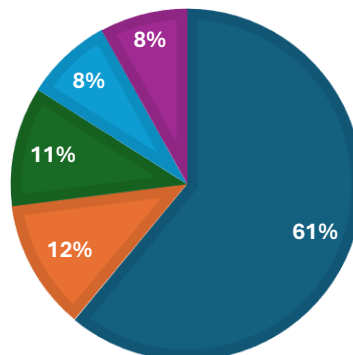

6. Facility of wi-fi

■ Excellent ■ Very Good ■ Good ■ Average ■ Bad