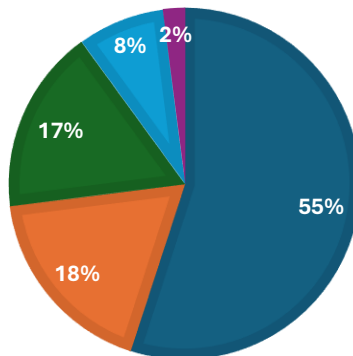

2. Facility of Drinking Water

■ Excellent ■ Very Good ■ Good ■ Average ■ Bad