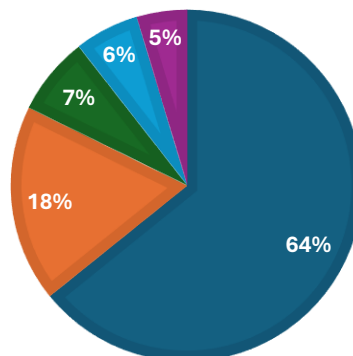

4. Facility of common room

■ Excellent ■ Very Good ■ Good ■ Average ■ Bad