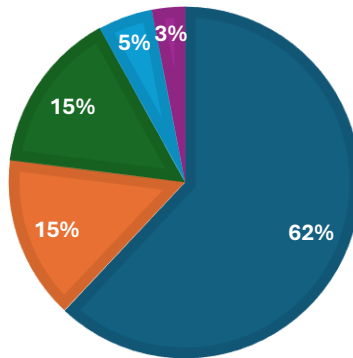

SIDDHINATH MAHAVIDYALAYA

(Govt. Aided)

Estd. - 2013

SHYAMSUNDARPUR PATNA • PANSKURA • PURBA MEDINIPUR • PIN - 721139 • Phone - 03228-255030
email - siddhinathmahavidyalaya@gmail.com

Question Wise Feedback Statistics Graphs

1. Facility of good classroom

■ Excellent ■ Very Good ■ Good ■ Average ■ Bad