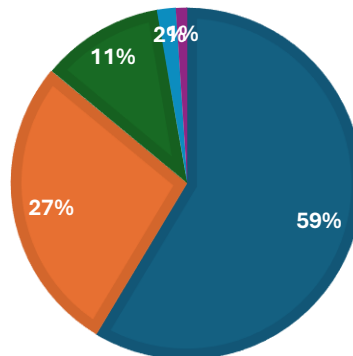

SIDDHINATH MAHAVIDYALAYA

(Govt. Aided)

Estd. - 2013

SHYAMSUNDARPUR PATNA • PANSKURA • PURBA MEDINIPUR • PIN - 721139 • Phone - 03228-255030
email - siddhinathmahavidyalaya@gmail.com

5. Facility of clean washroom

■ Excellent ■ Very Good ■ Good ■ Average ■ Bad