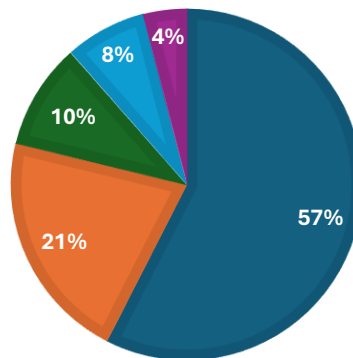

SIDDHINATH MAHAVIDYALAYA

(Govt. Aided)

Estd. - 2013

SHYAMSUNDARPUR PATNA • PANSKURA • PURBA MEDINIPUR • PIN - 721139 • Phone - 03228-255030
email - siddhinathmahavidyalaya@gmail.com

3. Facility of canteen

■ Excellent ■ Very Good ■ Good ■ Average ■ Bad