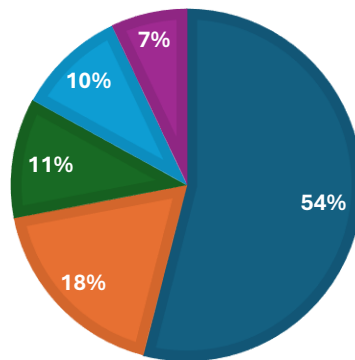

SIDDHINATH MAHAVIDYALAYA

(Govt. Aided)

Estd. - 2013

SHYAMSUNDARPUR PATNA • PANSKURA • PURBA MEDINIPUR • PIN - 721139 • Phone - 03228-255030
email - siddhinathmahavidyalaya@gmail.com

7. Facility of cycle stand

■ Excellent ■ Very Good ■ Good ■ Average ■ Bad